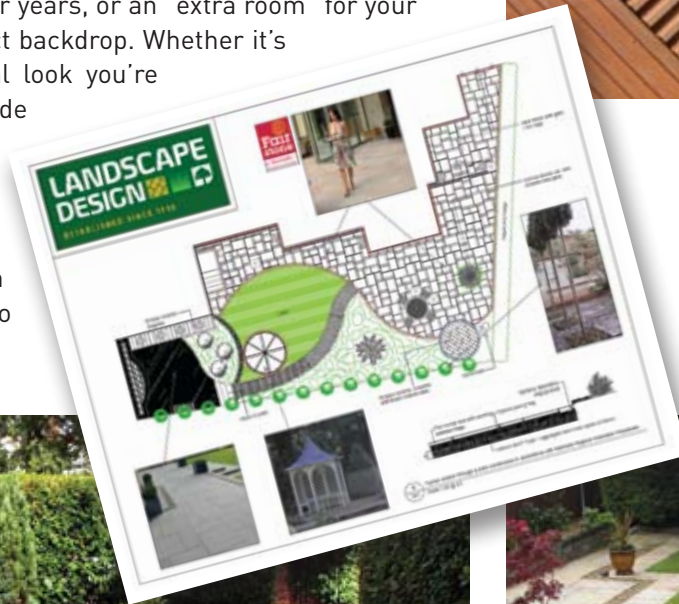

REASONS FOR USING LDC

Combining your ideas and our experience we can create a computer aided design of your project. With great care and attention to the finest detail we provide you with a beautiful scaled image for you to keep upon project completion.

Some more ambitious projects can require Local Authority approval and in this instance we can provide you with a full Architectural service providing you with comprehensive engineering drawings taking care of all the relevant paperwork so you don't have to!

Inspirational, innovative and imaginative solutions with a comprehensive Guarantee

We can also design your garden to suit your lifestyle. If you dream of a mature garden that looks as if it's been growing for years, or an "extra room" for your social occasions, we can create the perfect backdrop. Whether it's a contemporary, minimalist or traditional look you're after, or indeed a combination we can provide you with ideas, inspiration and countless examples of our previous work!

Give your garden design atmosphere with lighting, music and water features. We can create your own personal haven for you to relax within!

LANDSCAPE DESIGN CONTRACTS LTD

The Land, Standhill Road, Bathgate EH48 2HT

T 01506 639950 F 01506 654640

E enquiries@ldcontracts.co.uk

visit our website at:
www.ldcontracts.co.uk

Let us take the hassle so you don't have to!

Call us now on 01506 639950