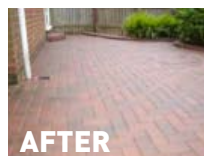

BEFORE
BLOCK PAVING

AFTER